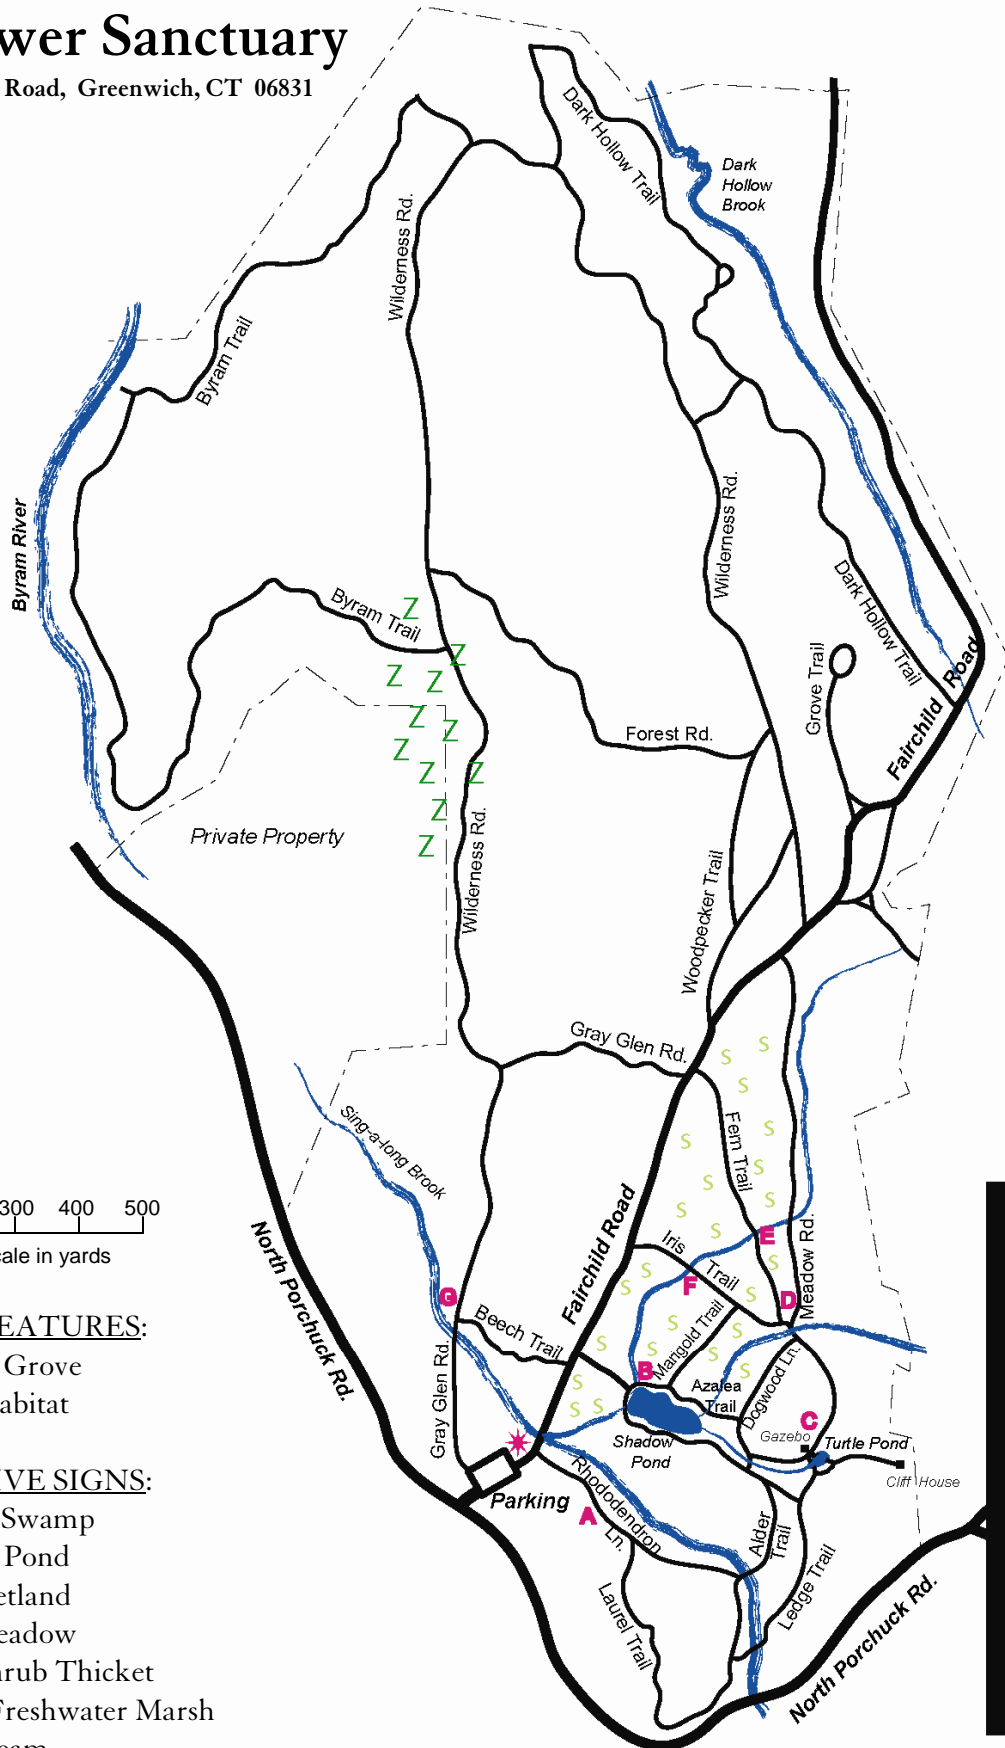

Audubon's Fairchild Wildflower Sanctuary

North Porchuck Road, Greenwich, CT 06831

NATURAL FEATURES:

- Z - White Pine Grove
- S - Meadow Habitat

INTERPRETIVE SIGNS:

- A - Red Maple Swamp
- B - Freshwater Pond
- C - Hillside Wetland
- D - Wetland Meadow
- E - Wetland Shrub Thicket
- F - Emergent Freshwater Marsh
- G - Surface Stream

1/2 mile to Audubon Center